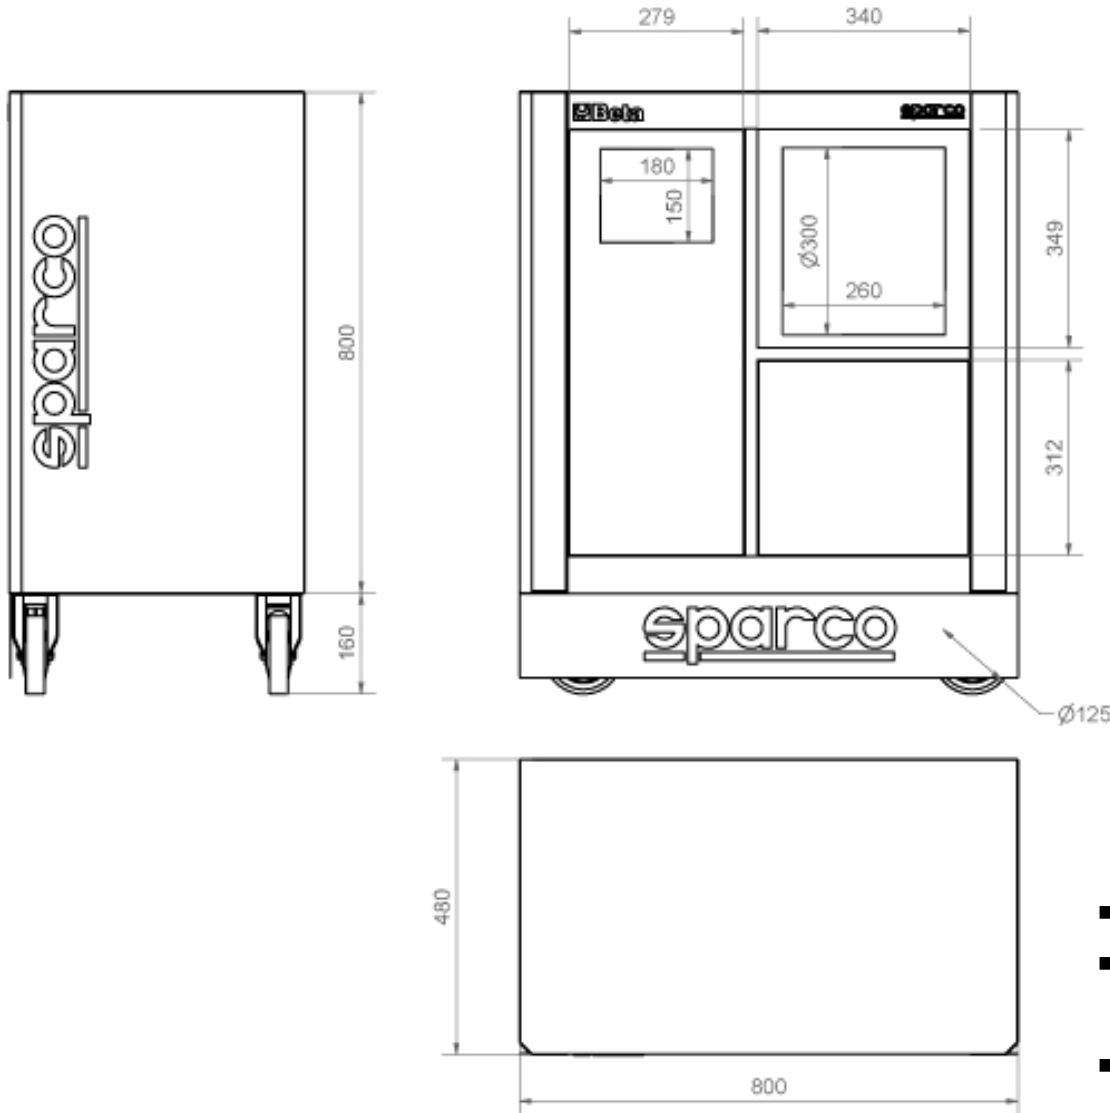

sparco®

7-drawer module 588x367 mm., with ball bearing slides:

- 6 drawers, 70 mm high
- 1 drawer, 250 mm high
- Drawer bases protected by foamed rubber mats
- Opening system throughout length of drawer

- Height adjustable internal top
- Fast pressure opening

Cod.
080002

2-DOOR MODULE

- 4 castors, $\varnothing 125$ mm
- 2 fixed and 2 steering (one with brake), with exposed covering
- Static load capacity: 400 kg

- 4 castors, $\varnothing 125$ mm
- 2 fixed and 2 steering (one with brake), with exposed covering
- Static load capacity: 400 kg

2 MAXI DRAWERS MODULE

sparco®

2-drawer module with ball bearing slides:

- 1 drawer 88x367x270 mm
- 1 drawer 588x367x380 mm
- Drawer bases protected by foamed rubber mats
- Opening system throughout length of drawers

Cod.
080004

2 MAXI DRAWERS MODULE

- 4 castors, $\varnothing 125$ mm
- 2 fixed and 2 steering (one with brake), with exposed covering
- Static load capacity: 400 kg

OPTIONAL WORK SHELF

sparco®

Work shelf in painted Fe: