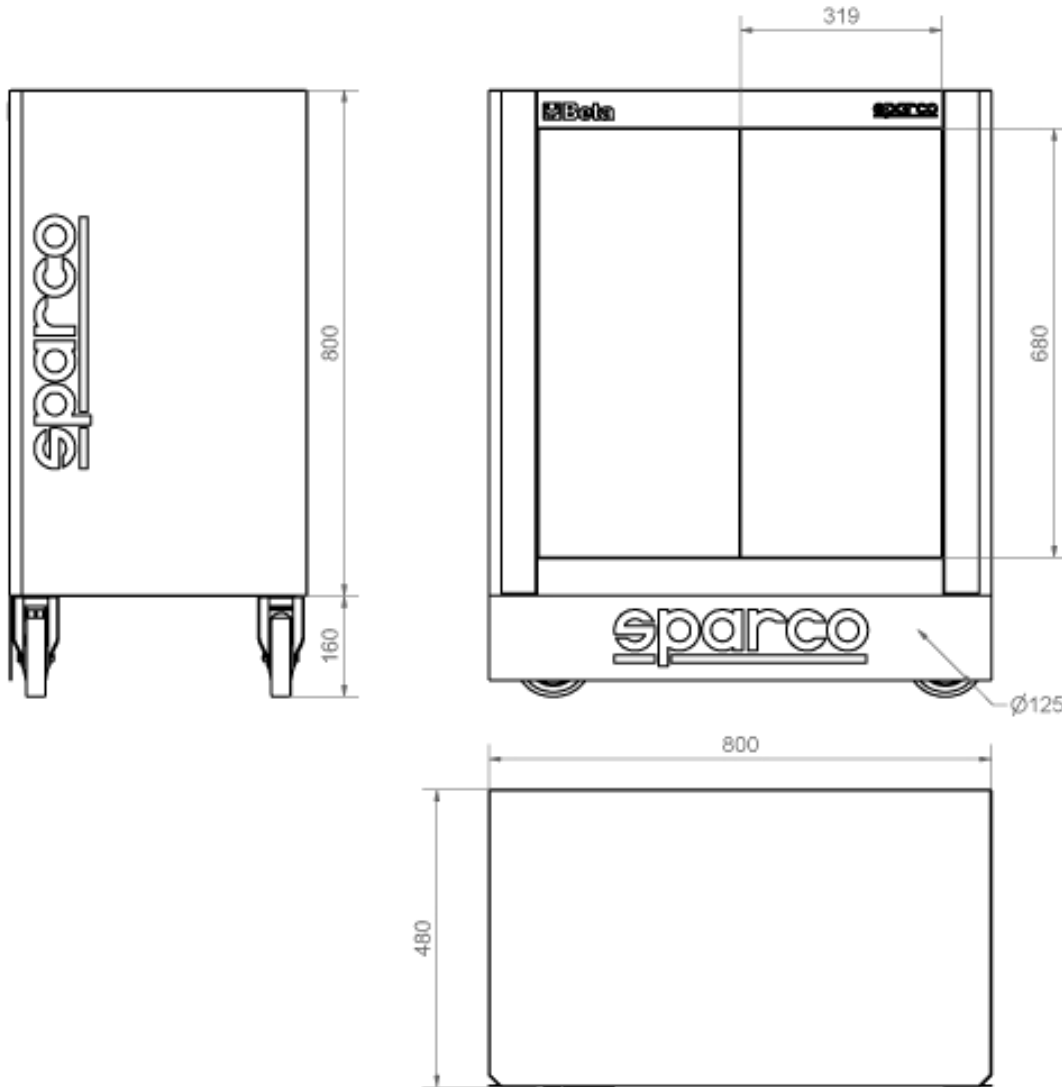

sparco®

7-drawer module 588x367 mm., with ball bearing slides:

- 6 drawers, 70 mm high
- 1 drawer, 250 mm high
- Drawer bases protected by foamed rubber mats
- Opening system throughout length of drawer

Cod.
080001

7-DRAWER MODULE

- 4 castors, $\varnothing 125$ mm
- 2 fixed and 2 steering (one with brake), with exposed covering
- Static load capacity: 400 kg

2-DOOR MODULE

sparco®

Special mobile 2-door cabinet with 2 large interior shelves:

- Height adjustable internal top
- Fast pressure opening

Cod.
080002

2-DOOR MODULE

- 4 castors, $\varnothing 125$ mm
- 2 fixed and 2 steering (one with brake), with exposed covering
- Static load capacity: 400 kg

- 4 castors, $\varnothing 125$ mm
- 2 fixed and 2 steering (one with brake), with exposed covering
- Static load capacity: 400 kg

2 MAXI DRAWERS MODULE

sparco®

2-drawer module with ball bearing slides:

- 1 drawer 88x367x270 mm
- 1 drawer 588x367x380 mm
- Drawer bases protected by foamed rubber mats
- Opening system throughout length of drawers