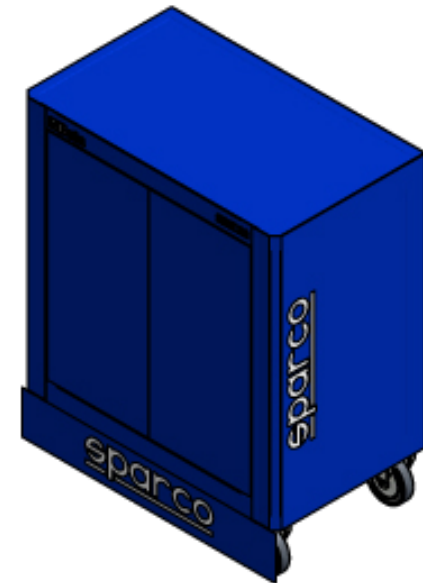

sparco®

Sparco By Beta is a product designed for a specific market demand.

It has some peculiar feature that make it unique and successful.

Modular

Transportable

Versatile

Customizable

7-DRAWER MODULE

sparco®

7-drawer module 588x367 mm., with ball bearing slides:

- 6 drawers, 70 mm high
- 1 drawer, 250 mm high
- Drawer bases protected by foamed rubber mats
- Opening system throughout length of drawer

- Height adjustable internal top
- Fast pressure opening

Cod.
080002

2-DOOR MODULE

- 4 castors, $\varnothing 125$ mm
- 2 fixed and 2 steering (one with brake), with exposed covering
- Static load capacity: 400 kg