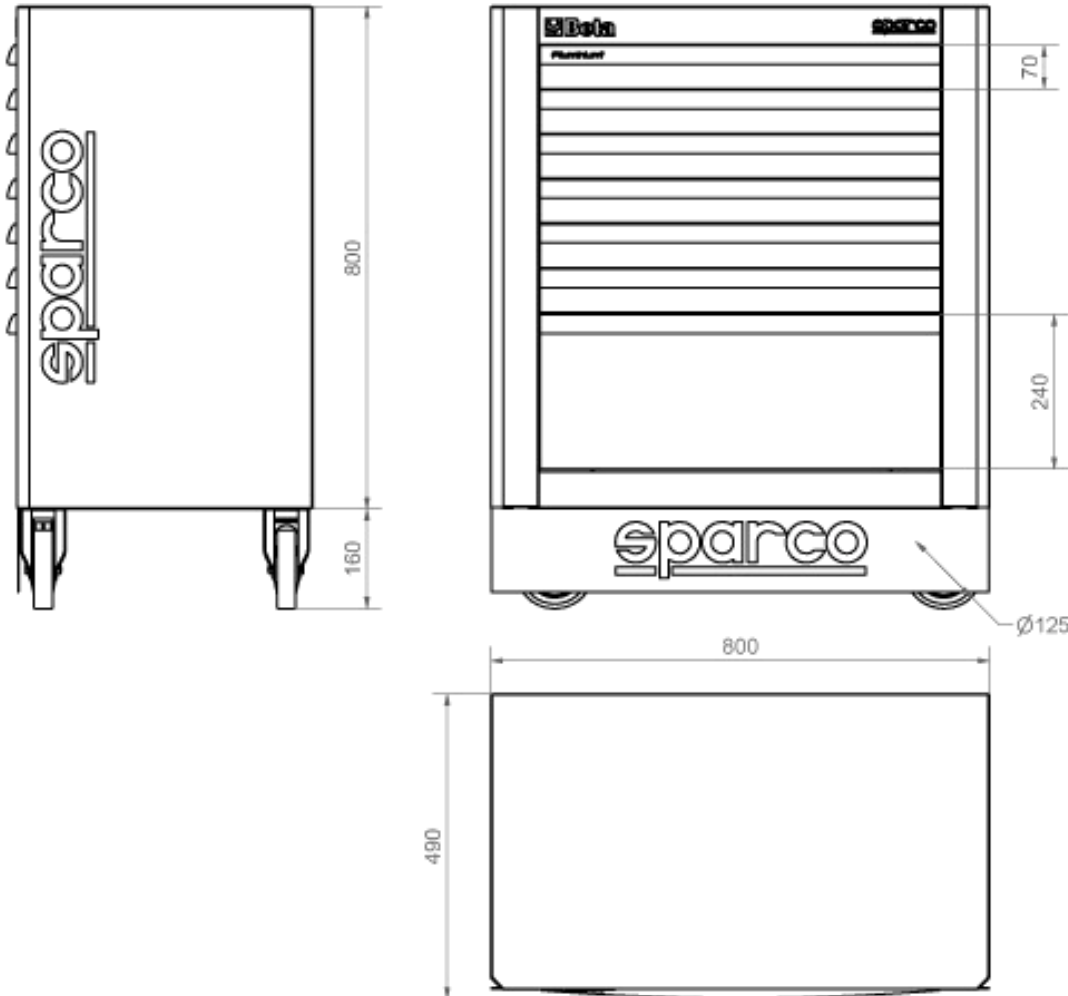

sparco®

7-drawer module 588x367 mm., with ball bearing slides:

- 6 drawers, 70 mm high
- 1 drawer, 250 mm high
- Drawer bases protected by foamed rubber mats
- Opening system throughout length of drawer

Cod.
080001

7-DRAWER MODULE

- 4 castors, $\varnothing 125$ mm
- 2 fixed and 2 steering (one with brake), with exposed covering
- Static load capacity: 400 kg

2-DOOR MODULE

sparco®

Special mobile 2-door cabinet with 2 large interior shelves:

- Height adjustable internal top
- Fast pressure opening

Cod.
080002

2-DOOR MODULE

- 4 castors, $\varnothing 125$ mm
- 2 fixed and 2 steering (one with brake), with exposed covering
- Static load capacity: 400 kg

- 4 castors, $\varnothing 125$ mm
- 2 fixed and 2 steering (one with brake), with exposed covering
- Static load capacity: 400 kg

2 MAXI DRAWERS MODULE

sparco®

2-drawer module with ball bearing slides:

- 1 drawer 88x367x270 mm
- 1 drawer 588x367x380 mm
- Drawer bases protected by foamed rubber mats
- Opening system throughout length of drawers