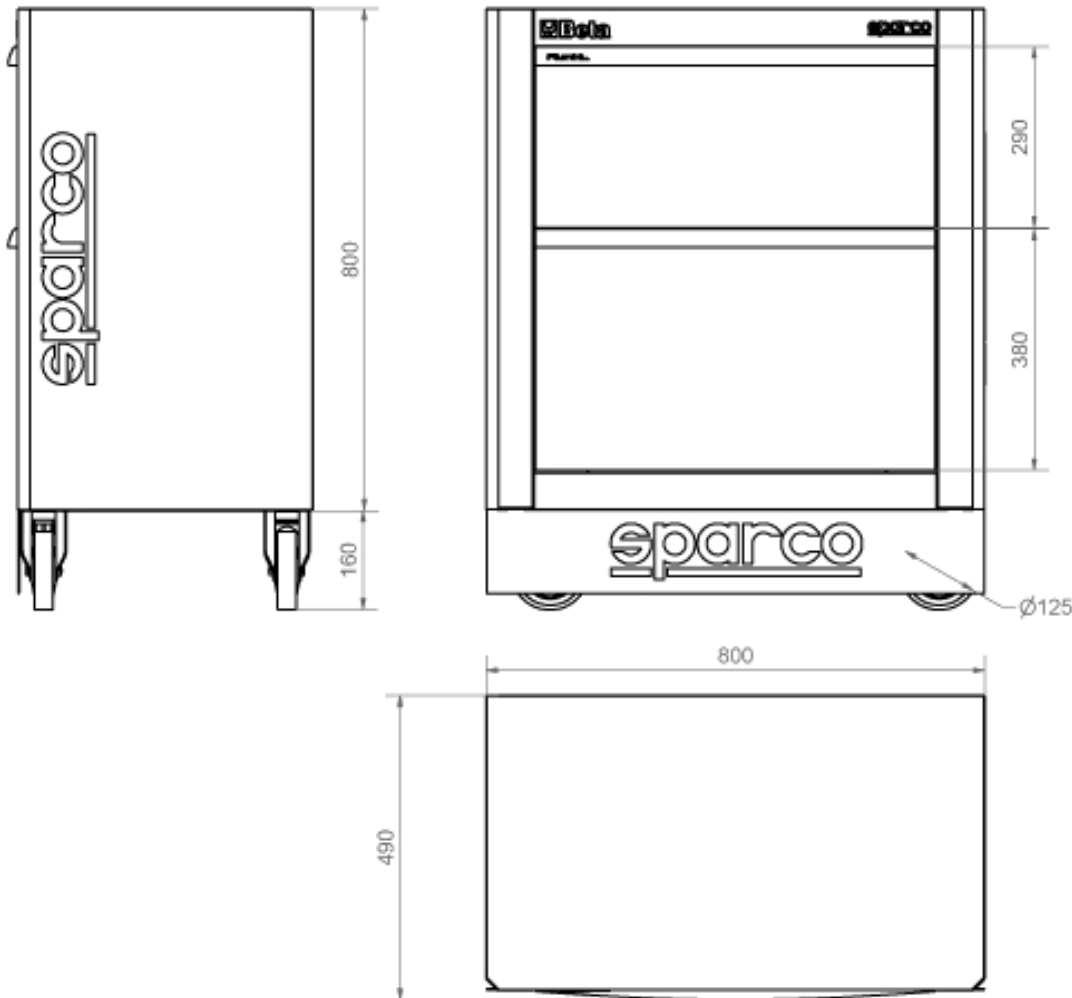

sparco®

7-drawer module 588x367 mm., with ball bearing slides:

- 6 drawers, 70 mm high
- 1 drawer, 250 mm high
- Drawer bases protected by foamed rubber mats
- Opening system throughout length of drawer

- Height adjustable internal top
- Fast pressure opening

Cod.
080002

2-DOOR MODULE

- 4 castors, $\varnothing 125$ mm
- 2 fixed and 2 steering (one with brake), with exposed covering
- Static load capacity: 400 kg

- 4 castors, $\varnothing 125$ mm
- 2 fixed and 2 steering (one with brake), with exposed covering
- Static load capacity: 400 kg

2 MAXI DRAWERS MODULE

sparco®

2-drawer module with ball bearing slides:

- 1 drawer 88x367x270 mm
- 1 drawer 588x367x380 mm
- Drawer bases protected by foamed rubber mats
- Opening system throughout length of drawers

Cod.
080004

2 MAXI DRAWERS MODULE

- 4 castors, $\varnothing 125$ mm
- 2 fixed and 2 steering (one with brake), with exposed covering
- Static load capacity: 400 kg

OPTIONAL WORK SHELF

sparco®

Work shelf in painted Fe: